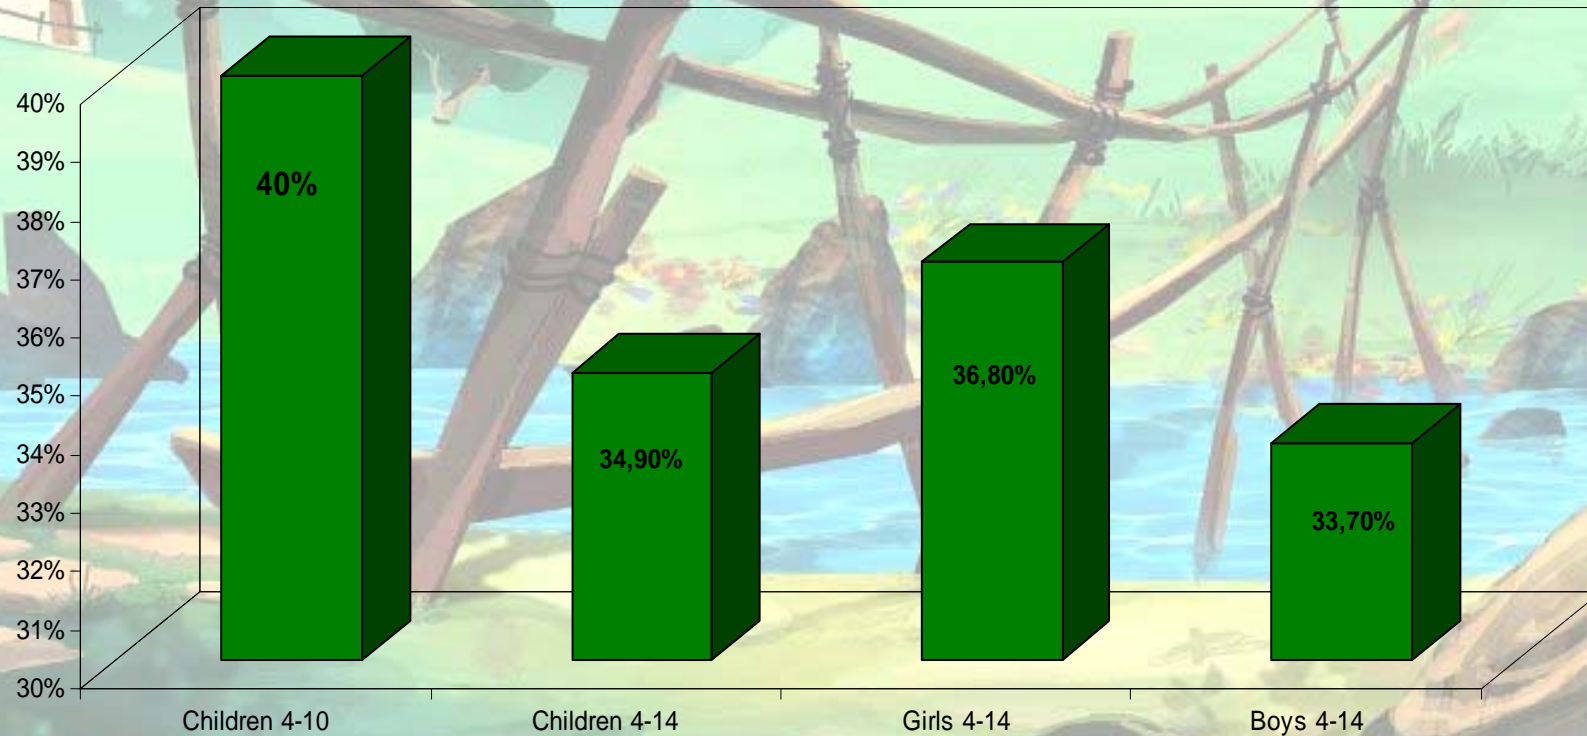

FOREST FRIENDS

Animated series

52 x 13'

Target: 4-8 years old

GENERAL INFORMATION

Co- Producers: Timoon Animation- P.M.M.P.

French broadcaster : TF1

52 x 13' / target: 4-8 years old

Director: Bernard LE GALL

International sales :

Timoon Animation (USA, Oceania)

TF1 International (Rest of the world)

FOREST FRIENDS

- Season 1 (52x13')
 - Broadcast first season on TF1 until September
 - Program # 1 among the leading programs broadcast during this period on children 4 to 10 years old

FOREST FRIENDS

- From April 17 until September, 2006

N°	Channel	Date	Time	Duration	Program	Audience share 4-10 years old	Market share 4-10 years old
1	TF1	April 17	7h30	13'	Forest Friends	6 %	40 %

- RATING PER TARGET

Market Share 4-10 years old